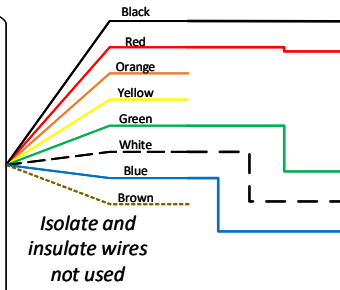

R-1 Wiegand Reader

Cat5e/6 to POE Switch

NC Door Position Switch

NC Door Position Switch

Diode Assembly

Electric Strike

Electric Strike

REX Motion

REX Motion

**ISONAS**  
PURE IP ACCESS CONTROL

IPB V2.0.POE.2xStrikes.REX.DSM			
Dwg No:	Sheet	of	
5-2-19	1	1	
Date:	Drawn By:	Version:	
5-2-19	DT	1.2	