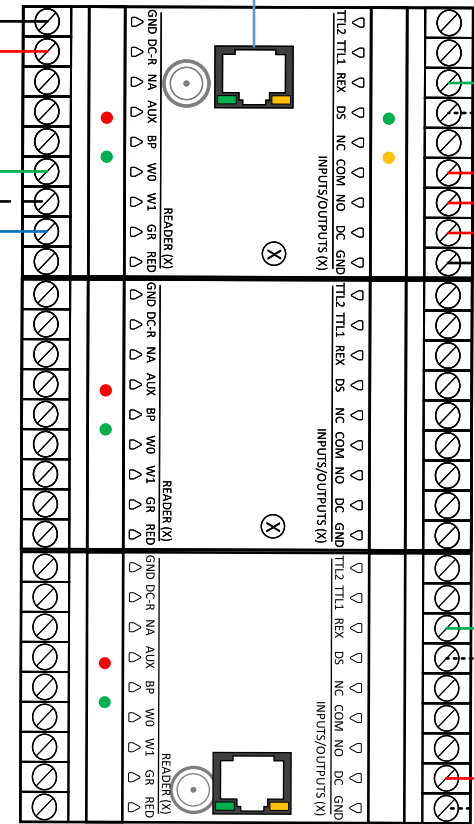

R-1 Wiegand Reader

Cat5e/6 to POE Switch

NC Door Position Switch

NC Door Position Switch

Diode Assembly

Electric Strike

Electric Strike

REX Motion

REX Motion

**ISONAS**  
PURE IP ACCESS CONTROL

IPB V2.0.POE.2xStrikes.REX.DSM			
Dwg No:	Sheet	of	
5-2-19	1	1	
Date:	Drawn By:	Version:	
5-2-19	DT	1.2	