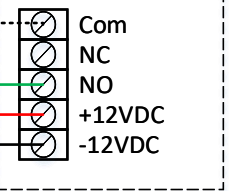

ISONAS
PURE IP ACCESS CONTROL

IPB V2.0.POE.2xStrikes.REX.DSM			
Dwg No:	Sheet	of	
5-2-19	1	1	
Date:	Drawn By:	Version:	
5-2-19	DT	1.2