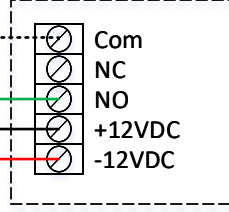

ISONAS
PURE IP ACCESS CONTROL

IPB V2.0.POE.2xStrikes.REX.DSM			
Dwg No:	Sheet	of	
5-2-19	1	1	
Date:	Drawn By:	Version:	
5-2-19	DT	1.2